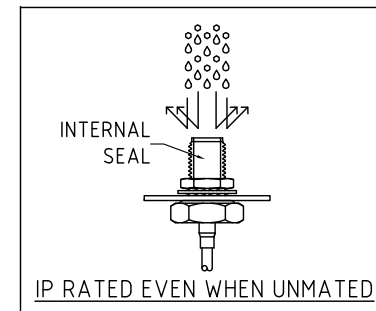

ENVIRONMENTAL:

- A. BULKHEAD MOUNTED CONNECTOR (RFCT-TNC006-F78) RATED TO THE FOLLOWING SPECIFICATION:
- i. IP6X - DUST TIGHT - NO PARTICLE INGRESS.
 - ii. IPX7 WATERPROOF FOR 30 MINUTES UP TO 1 METER UNDERWATER.
 - iii. IPX8 WATERPROOF FOR 48 HOURS AT 1 METER UNDERWATER.

CABLE SIZE OPTIONS:
1 = RG178 CABLE, COLOR: BROWN

WASHER AND NUT OPTIONS:
BLANK = SEPARATELY PACKED (STANDARD)
A = ASSEMBLED WITH CONNECTOR

REV. DATE & DRN
TO: 10/07/18 - INTX RELEASE
11/17/03/24 - CC
ADD IP RATING VIEW