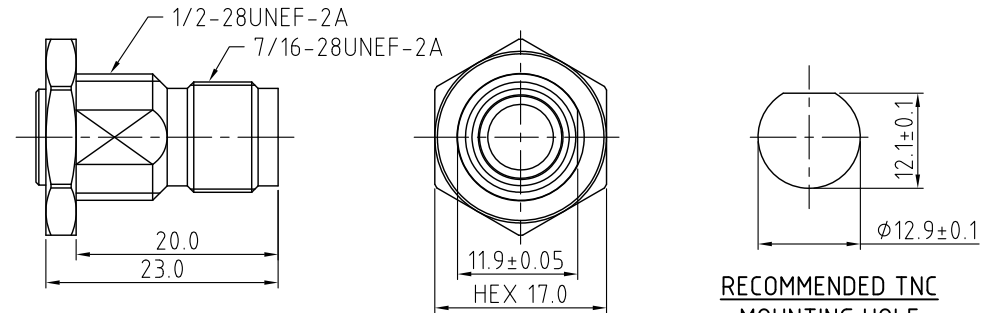

CABLE 316 RF: SMA STRAIGHT PLUG + TNC STRAIGHT BULKHEAD JACK WITH O-RING RATED TO IP67/68 + RG178 CABLE

SPECIFICATIONS:

1. SMA STRAIGHT PLUG, P/N: RFCT-SMA022-M78.
2. COAXIAL CABLE, SEE P/N OPTIONS FOR DETAIL.
3. TNC STRAIGHT BULKHEAD JACK WITH O-RING RATED TO IP67/68, P/N: RFCT-TNC006-F78.

ENVIRONMENTAL:

- A. BULKHEAD MOUNTED CONNECTOR (RFCT-TNC006-F78) RATED TO THE FOLLOWING SPECIFICATION:
- i. IP6X - DUST TIGHT - NO PARTICLE INGRESS.
 - ii. IPX7 WATERPROOF FOR 30 MINUTES UP TO 1 METER UNDERWATER.
 - iii. IPX8 WATERPROOF FOR 48 HOURS AT 1 METER UNDERWATER.

NOTES:

1. WORKING FREQUENCY RANGE: DC-3GHz.

TNC DETAIL DRAWING

HOW TO ORDER
CABLE 316 RF - X X X X - X - X

"L" LENGTH IN MM
eg: 100MM = 0100
(MIN. = 0050, MAX. = 2000,
STANDARD = 0100, 0150, 0200)
Tolerance: 50-200mm: ±5mm.
201-500mm: ±7mm.
>500mm: ±10mm.

CABLE SIZE OPTIONS:
1 = RG178 CABLE, COLOR: BROWN

WASHER AND NUT OPTIONS:
BLANK = SEPARATELY PACKED (STANDARD)
A = ASSEMBLED WITH CONNECTOR

REV. DATE & DRN
TO: 10/07/18 - INTX RELEASE
11/17/03/24 - CC
ADD IP RATING VIEW