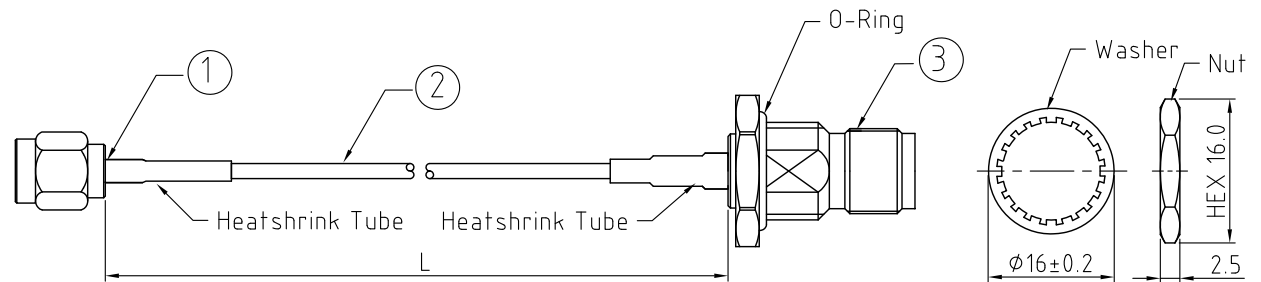

CABLE 316 RF: SMA STRAIGHT PLUG + TNC STRAIGHT BULKHEAD JACK WITH O-RING RATED TO IP67/68 + RG178 CABLE

SPECIFICATIONS:

1. SMA STRAIGHT PLUG, P/N: RFCT-SMA022-M78.
2. COAXIAL CABLE, SEE P/N OPTIONS FOR DETAIL.
3. TNC STRAIGHT BULKHEAD JACK WITH O-RING RATED TO IP67/68, P/N: RFCT-TNC006-F78.

ENVIRONMENTAL:

- A. BULKHEAD MOUNTED CONNECTOR (RFCT-TNC006-F78) RATED TO THE FOLLOWING SPECIFICATION:
- i. IP6X - DUST TIGHT - NO PARTICLE INGRESS.
  - ii. IPX7 WATERPROOF FOR 30 MINUTES UP TO 1 METER UNDERWATER.
  - iii. IPX8 WATERPROOF FOR 48 HOURS AT 1 METER UNDERWATER.

NOTES:

1. WORKING FREQUENCY RANGE: DC-3GHz.

TNC DETAIL DRAWING

HOW TO ORDER
CABLE 316 RF - X X X X - X - X

"L" LENGTH IN MM
eg: 100MM = 0100
(MIN. = 0050, MAX. = 2000,
STANDARD = 0100, 0150, 0200)
Tolerance: 50-200mm: ±5mm.
201-500mm: ±7mm.
>500mm: ±10mm.

CABLE SIZE OPTIONS:
1 = RG178 CABLE, COLOR: BROWN

WASHER AND NUT OPTIONS:
BLANK = SEPARATELY PACKED (STANDARD)
A = ASSEMBLED WITH CONNECTOR